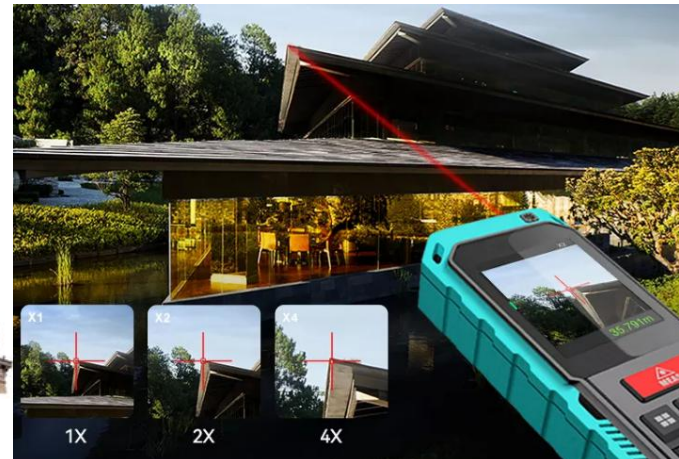

Laser Distance Measurer -- Camera Keypad

Model: P7AK-80M, 100M, 150M, 200M

Specifications:

- Material: ABS & Rubber
- Size: 115*49*26mm
- Functions: Measures distance / area / volume / Indirect-Pythagoras / Trapezium/ Triangle/ Cylindrical/ add, subtract / Stake out/ change starting point/1000 memories / angle / auto level / auto height / App / 3D (P2P) / 4x Zoom Camera
- Measuring range: 80/100/150/200 meter
- Measuring accuracy: $\pm 2\text{mm} + 5 \times 10^{-5}D$
- Measuring units: m/ft/in/ft/in
- Battery type: 3*AAA 1.2V, Ni-Mh rechargeable
- Battery life: 5000 measurements

12 Powerful Performances

<p>Outdoor measurement</p>	<p>200m</p> <p>Long range 200m max</p>	<p>4X zoom point finder</p>	<p>APP</p> <p>APP/Exports in one click to AutoCAD</p>
<p>P2P measurement</p>	<p>Big Memory 1000 measurement</p>	<p>IP65</p> <p>IP65 grade water&dust proof</p>	<p>15 measure modes</p>
<p>3.0 inch large LCD screen</p>	<p>Dual power supply</p>	<p>Data export</p>	<p>IPS</p> <p>Color display LCD</p>

P7A HIGH-END OUTDOOR FLAGSHIP MACHINE

- 200m super long range
- Outdoor Point-finder
- Point-to-Point Measurement
- Storage record
- IP65 Dust/Waterproof

Features

- IP65 water-resistance
- 200m max long range
- 4X zoom point finder
- 3D (P2P) measurement (Measure any distance between any two points)
- 10000 measurement memory
- 15 measure modes
- 3 inch large LCD screen

IP65 Dust/waterproof

3D (P2P)

Camera + pointfinder

1X 2X 4X